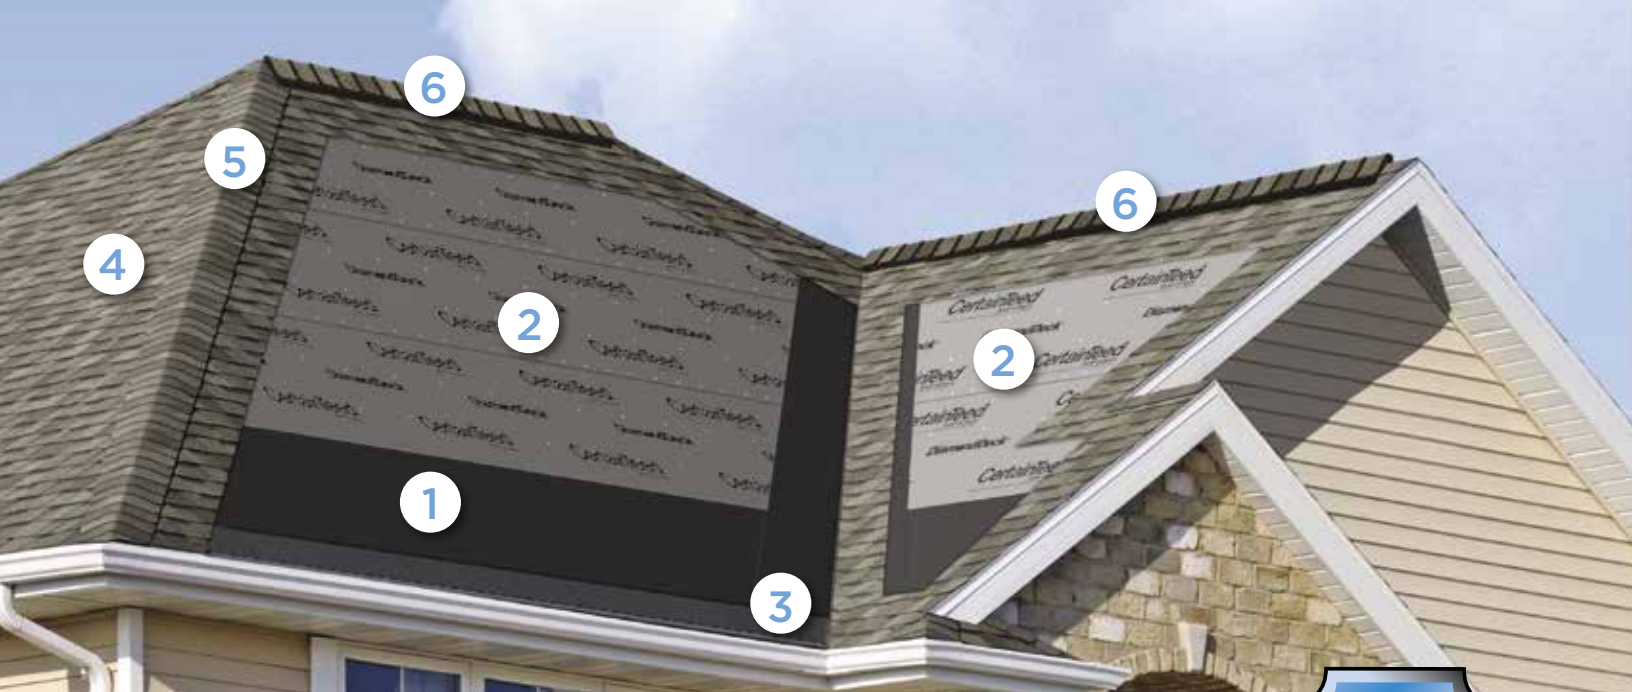

The ColorView® Visualizer: Design your Dream Home with the Click of a Mouse

CertainTeed created the ColorView tool to help homeowners bring their creative vision to reality.

Just look through a photo library of homes to choose one that looks most like your own. Then click on the roof to easily switch designs and see what CertainTeed product looks best. You can choose from hundreds of different roofing design and color combinations, and even add roof accents in different colors. All before anyone raises a hammer.

Want to visualize different roofing styles on your own home? You can upload photos to ColorView and have them digitally masked by one of our design professionals, or use DIY mode to upload and mask your own photos.

Plus, you can print or share your ColorView photos with family and friends to get their feedback. Visit colorview.certainteed.com and get started.

Add a Little Accent to Your Roof

The visually impactful choice for capping the hips and ridges of your roof, CertainTeed's Cedar Crest® accessory shingles will complement or match any shingle in the Landmark Series. For a low-profile hip and ridge look, CertainTeed also offers Shadow Ridge® accessory shingles. Also available in **ClimateFlex** version.

Color Companion Products for Flat Roof Areas

With CertainTeed Flintlastic® SA, you can coordinate flat roof areas like carports, canopies and porches with your main roof. Flintlastic SA is a self-adhering low slope roofing product available in ten colors that complement some of the most popular CertainTeed shingles.