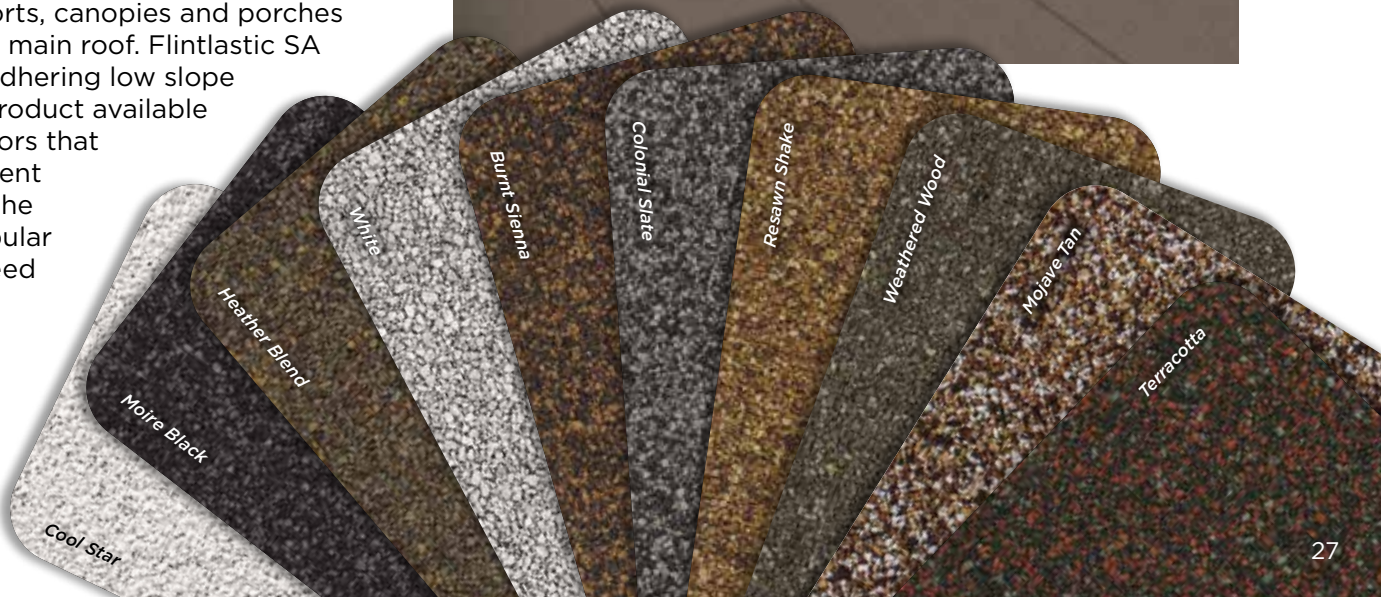

The ColorView® Visualizer: Design your Dream Home with the Click of a Mouse

CertainTeed created the ColorView tool to help homeowners bring their creative vision to reality.

Just look through a photo library of homes to choose one that looks most like your own. Then click on the roof to easily switch designs and see what CertainTeed product looks best. You can choose from hundreds of different roofing design and color combinations, and even add roof accents in different colors. All before anyone raises a hammer.

Want to visualize different roofing styles on your own home? You can upload photos to ColorView and have them digitally masked by one of our design professionals, or use DIY mode to upload and mask your own photos.

Plus, you can print or share your ColorView photos with family and friends to get their feedback. Visit colorview.certainteed.com and get started.

Add a Little Accent to Your Roof

The visually impactful choice for capping the hips and ridges of your roof, CertainTeed's Cedar Crest® accessory shingles will complement or match any shingle in the Landmark Series. For a low-profile hip and ridge look, CertainTeed also offers Shadow Ridge® accessory shingles. Also available in **ClimateFlex** version.

Color Companion Products for Flat Roof Areas

With CertainTeed Flintlastic® SA, you can coordinate flat roof areas like carports, canopies and porches with your main roof. Flintlastic SA is a self-adhering low slope roofing product available in ten colors that complement some of the most popular CertainTeed shingles.